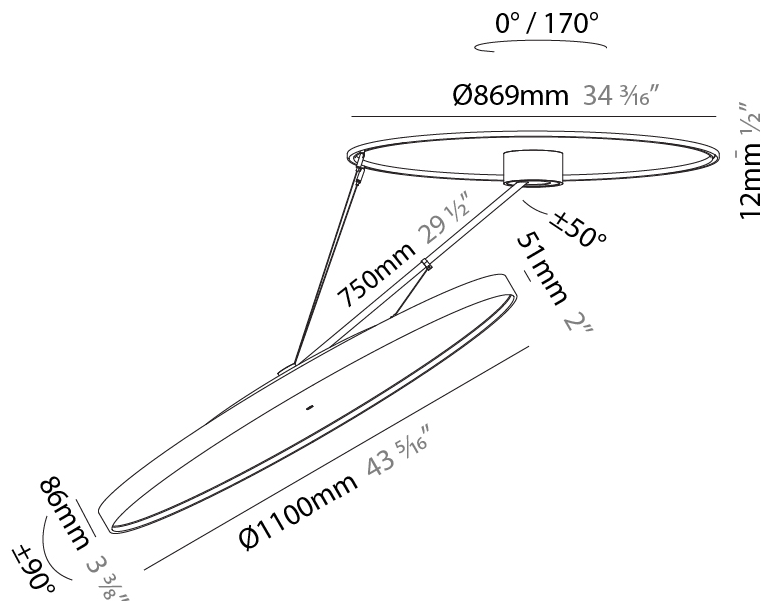

GENERAL

Series: Sign Diva Dancer
Subseries: Sign Diva Dancer Korona
Partner: Prolicht
Division: Architectural
Installation: Suspension
Product Type: Pendant
Mounting Location: Ceiling
Light Distribution: Adjustable

PHYSICAL

Shape: Round
Diameter (mm): 1100
Diameter (in): 43 5/16
Height (mm): 870
Height (in): 34 1/4
Weight (kg): 16.1
Weight (lbs): 35.42
Diffuser: PMMA - Opal / Micro-Prism / Sparkling Secret / Vintage Industrial
Fixture Finish: SSR / BKV / CWI / CRY / HAB / UFT / ITA / RUA / FTG / MYG / LOD / PUS / FRO / FUP / KIA / POP / BLS / SPG / MEY / GOH / CHC / COM / ABZ / JAG / OBR / MOS / ROR
Fixture Material: PMMA / Extruded Aluminum / Steel

ELECTRICAL

Lamp Type: LED (Zhaga Standard)
Input Wattage (W): 169.4
Total Output Wattage (W): 135
Dimming: Tri-Mode (Non-Dimming and Phase Dimming (120Vac only) and 0-10V Dimming)
Driver Included: Yes
Driver Location: Integrated
Driver Type: Constant Current - Universal
Driver Class: Class 2
Input Voltage (V): 120 - 277
Constant Current (MA): 350

LED

Color Temperature (°K): 2700 / 3000 / 4000
Max. Delivered Lumen (lm): 19520 / 19933 / 20340
CRI: >90 CRI
Lamp Life (hrs): 50000

OPTICAL

Adjustability: Rotational Canopy 170°; Tilting Canopy ±50°; Tilting Head ±90°

RATINGS AND CERTIFICATIONS

Certified By: Certified for North American Standards
IP rating: IP20